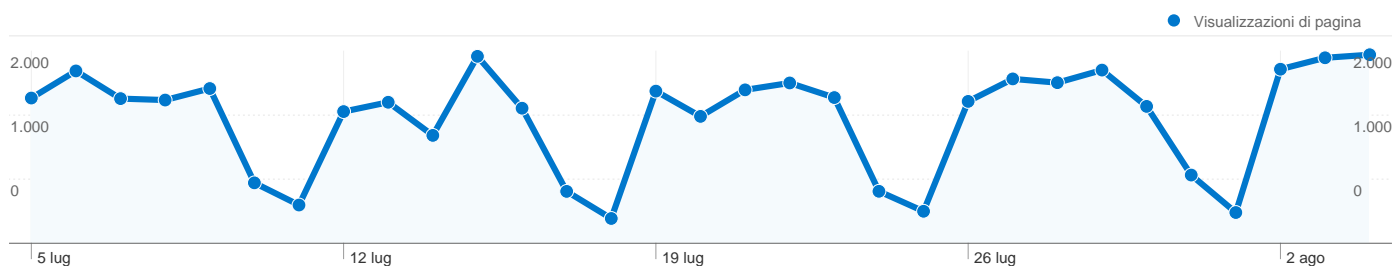

40.439

40.439 Visualizzazioni di pagina

27.348 Visualizzazioni uniche

31,87% Frequenza di rimbalzo

Contenuti principali

Pagine	Visualizzazioni di pagina	% visualizzazioni di pagina
/	10.181	25,18%
/login.php	6.999	17,31%
/newsAll.php	3.810	9,42%
/index.php	1.734	4,29%
/grafici.php	1.486	3,67%